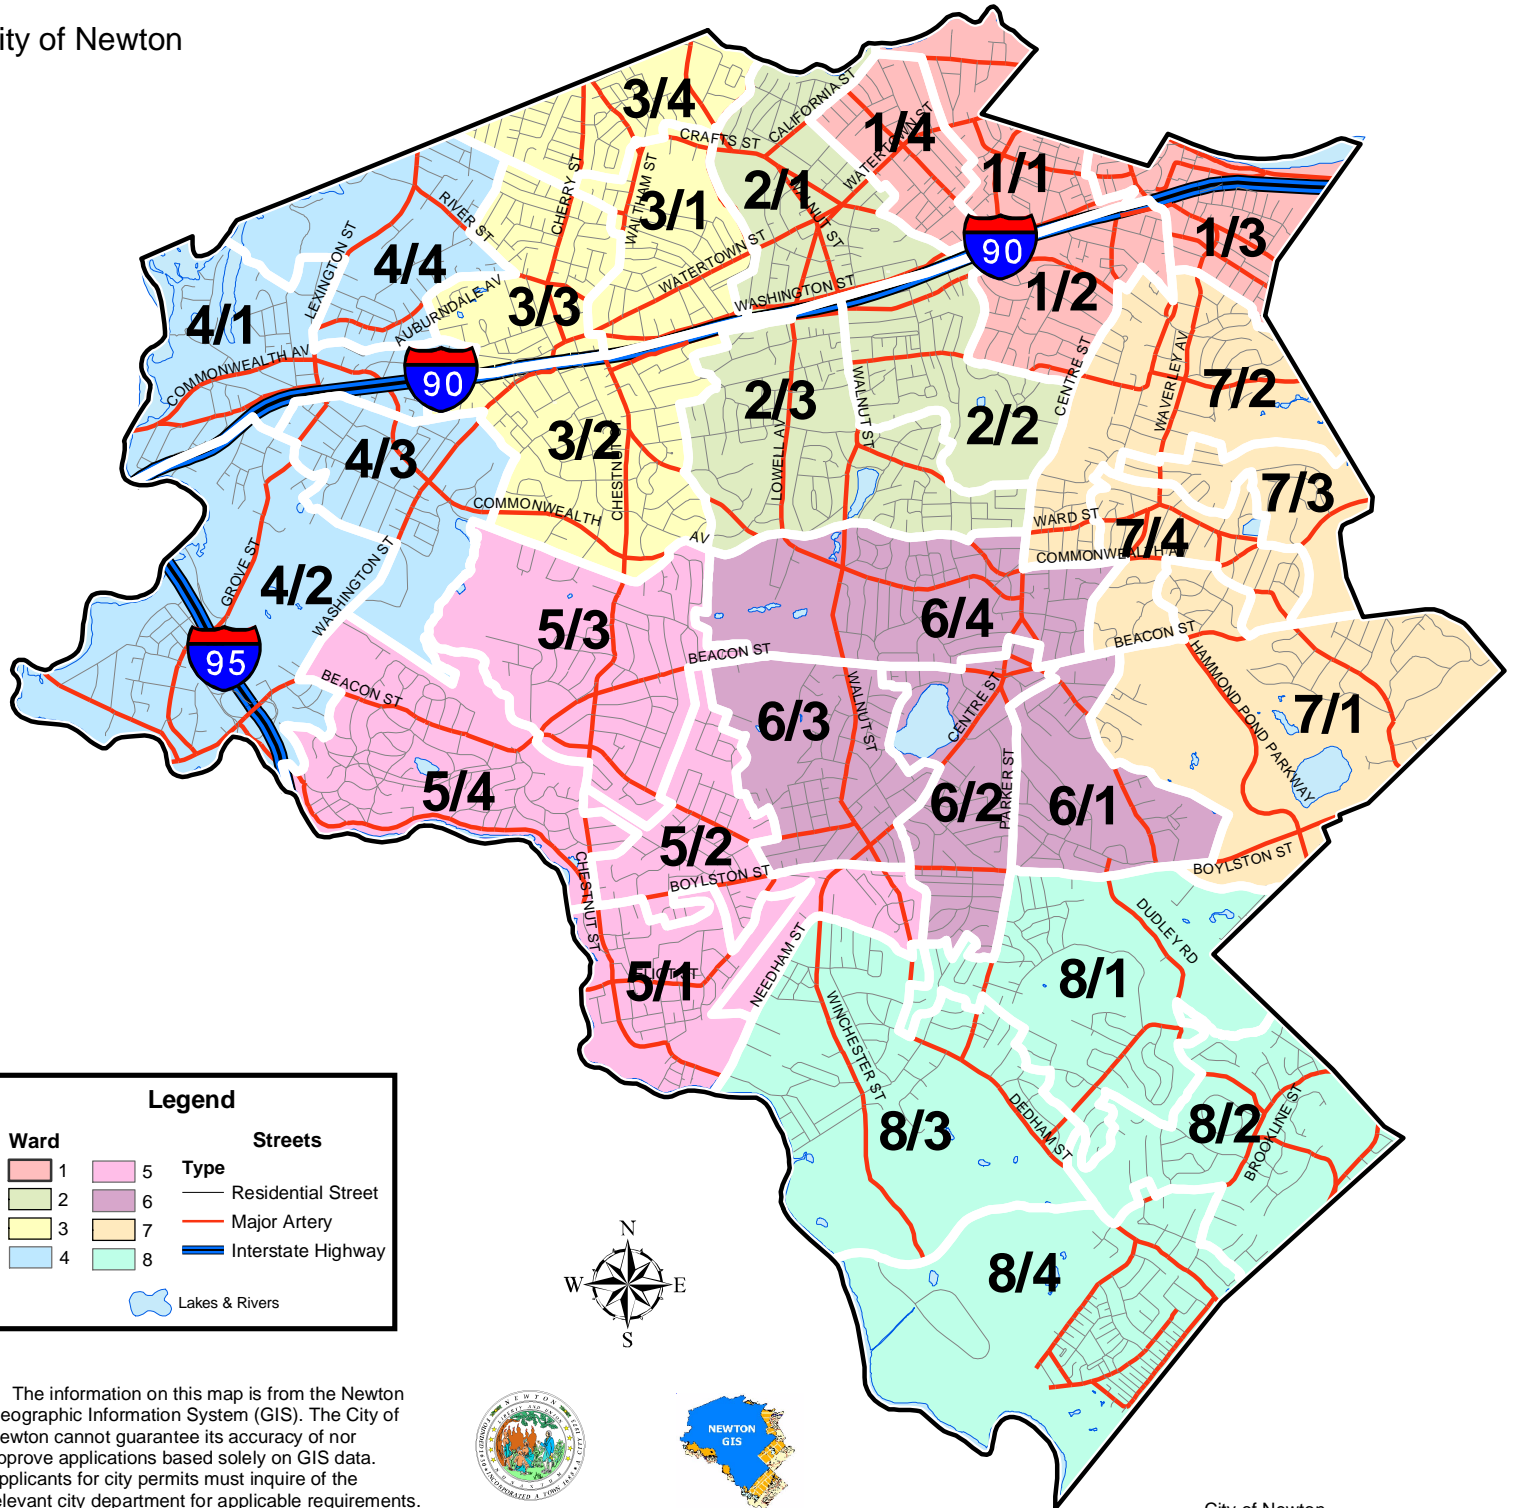

Wards and Precincts

City of Newton

Legend	
Ward	Streets
1 (Pink)	5 (Light Purple)
2 (Light Green)	6 (Purple)
3 (Yellow)	7 (Light Orange)
4 (Light Blue)	8 (Light Green)
	Type
	— Residential Street
	— Major Artery
	— Interstate Highway
	Lakes & Rivers

The information on this map is from the Newton Geographic Information System (GIS). The City of Newton cannot guarantee its accuracy of nor approve applications based solely on GIS data. Applicants for city permits must inquire of the relevant city department for applicable requirements.

City of Newton
 Mayor - David B. Cohen
 GIS Administrator - Douglas Greenfield

MAP DATE: June 10, 2003