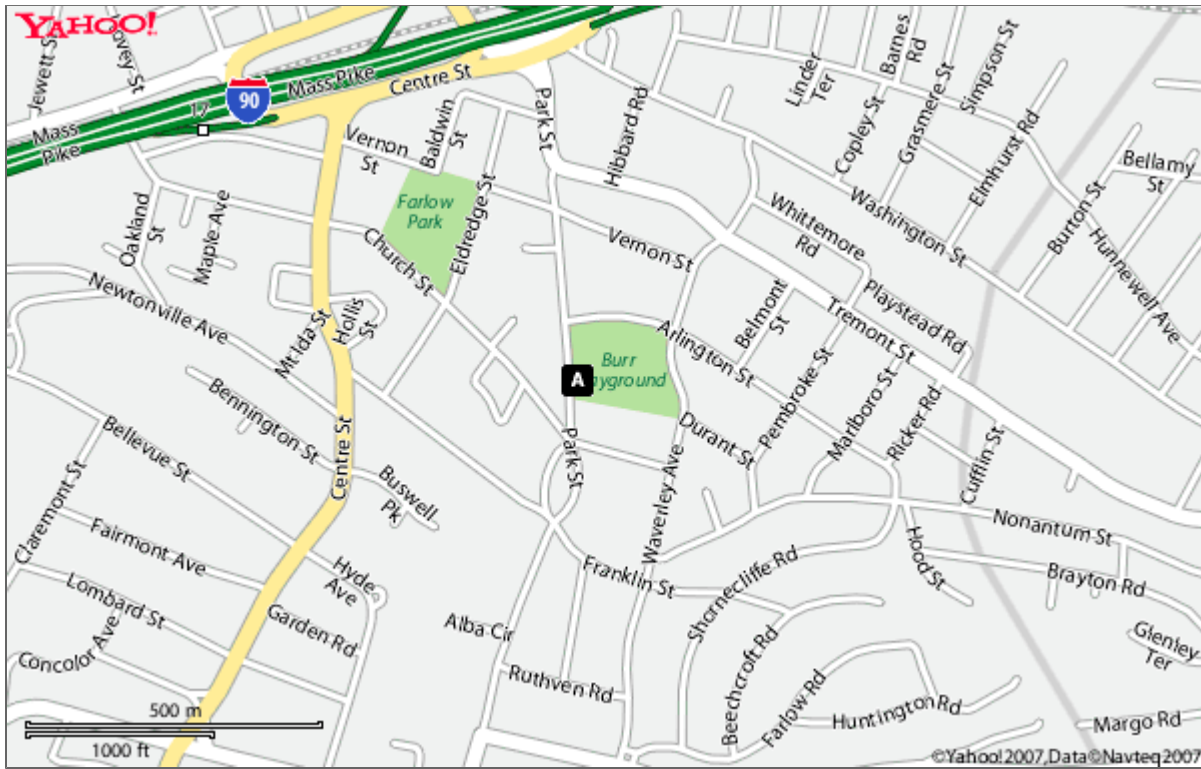

Yahoo! Maps - 142 Park St, Newton, MA 02458

When using any driving directions or map, it's a good idea to do a reality check and make sure the road still exists, watch out for construction, and follow all traffic safety precautions. This is only to be used as an aid in planning.

Washington St.

east. Right on Centre St. At first set of lights take left on Church Street. Cross the Eldredge St intersection go to top of hill. At the stop sign take a left on Park St and Burr Park is on your right.