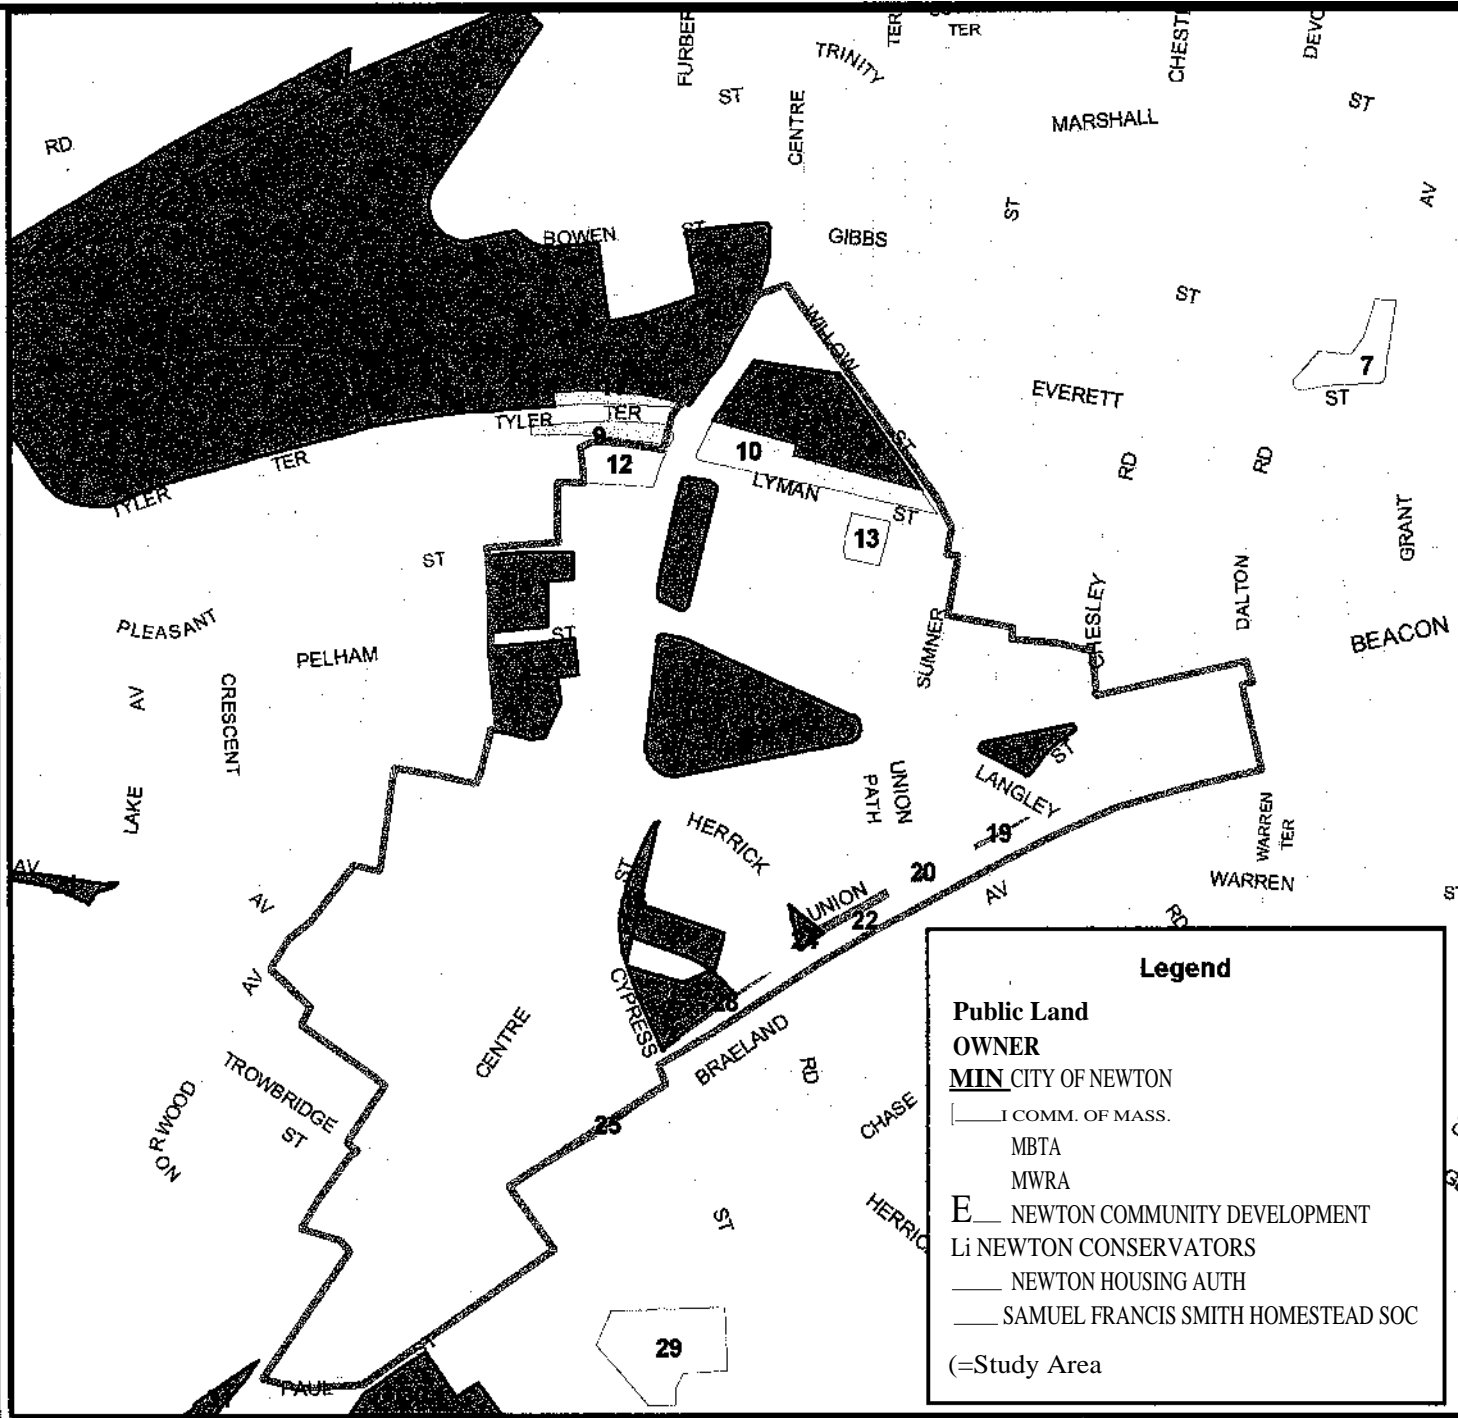

Public Land

Newton Centre

Legend

Public Land
OWNER
MIN CITY OF NEWTON
 I COMM. OF MASS.
 MBTA
 MWRA
 E NEWTON COMMUNITY DEVELOPMENT
 Li NEWTON CONSERVATORS
 NEWTON HOUSING AUTH
 SAMUEL FRANCIS SMITH HOMESTEAD SOC
 (=Study Area)

The information on this map is from the Newton Geographic Information System (GIS). The City of Newton cannot guarantee the accuracy of this information. Each user of this map is responsible for determining its suitability for his or her intended purpose. City departments will not necessarily approve applications based solely on GIS data.